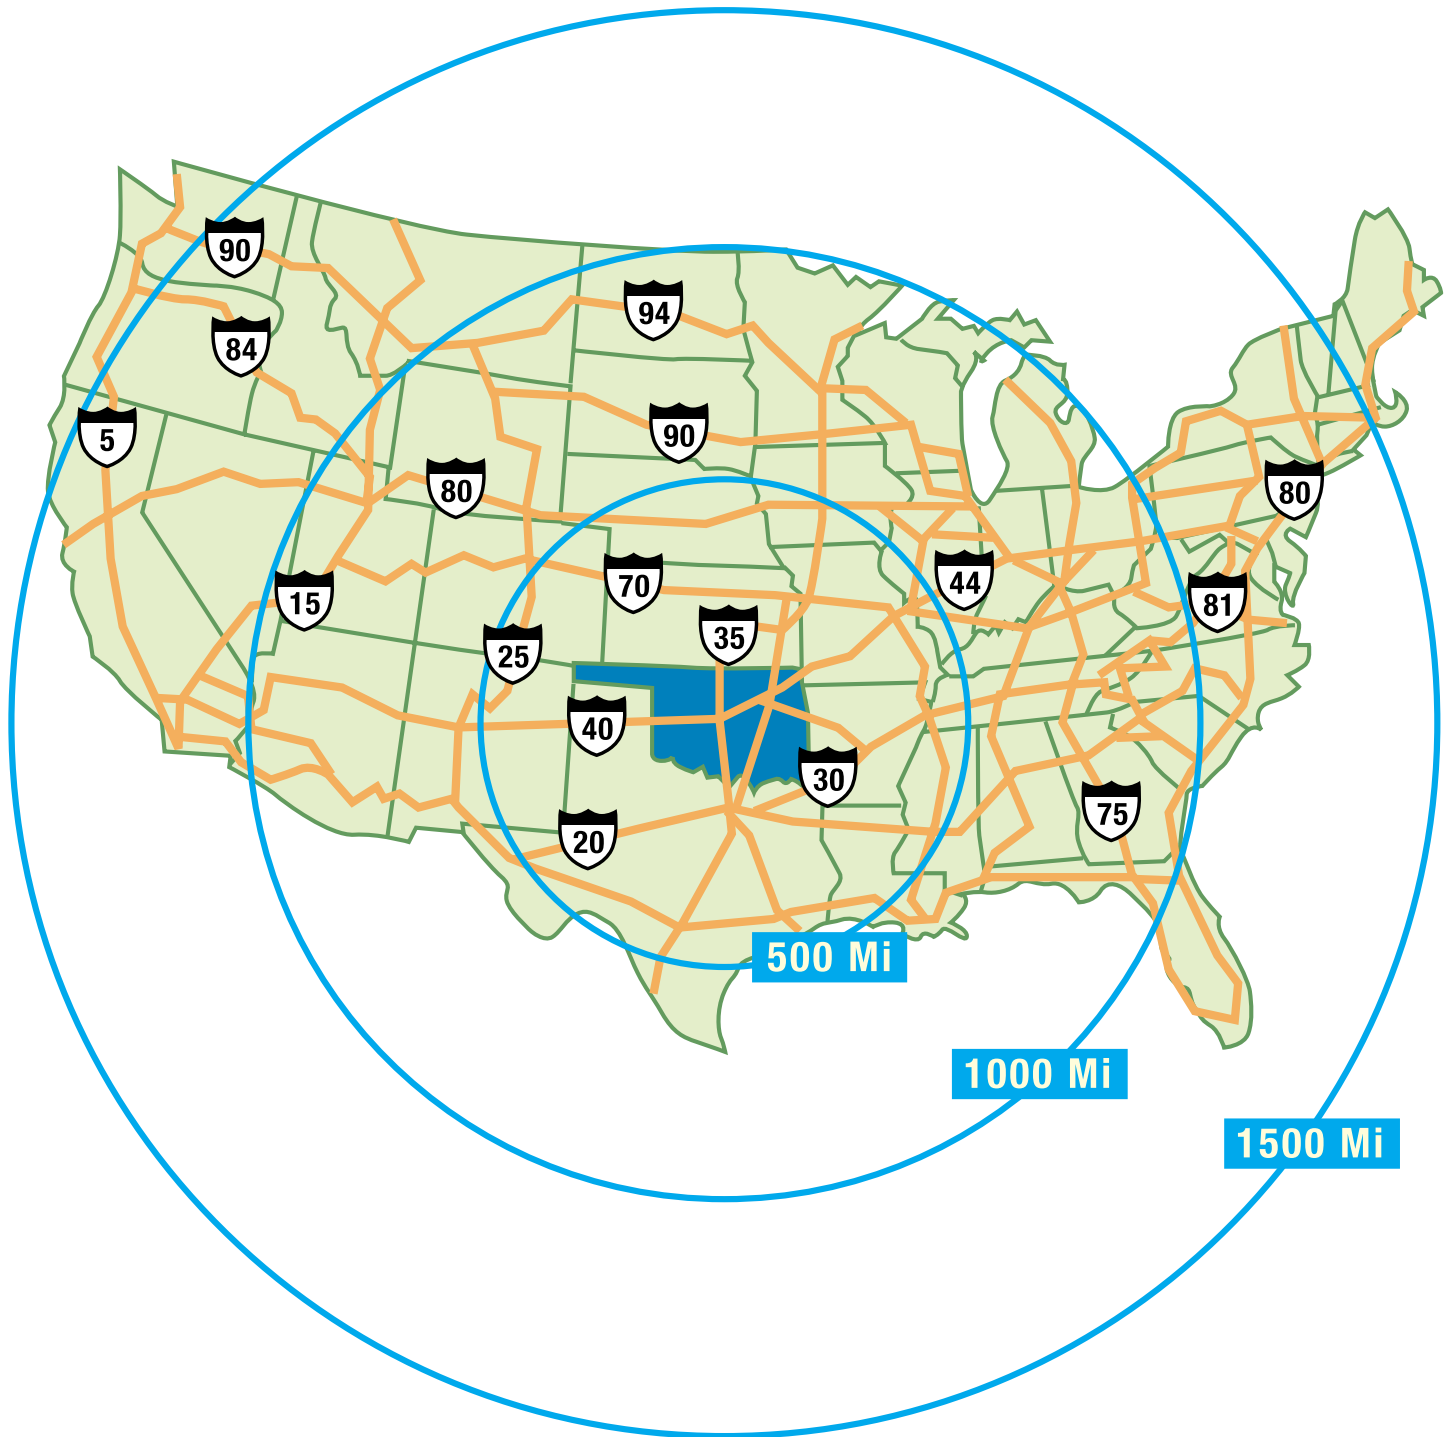

US Highway Map

For further news and information:

Contact Alan Vierthaler at the Tulsa Port of Catoosa at (918) 266-2291, by fax at (918) 266-7678 or e-mail at alan@tulsaport.com