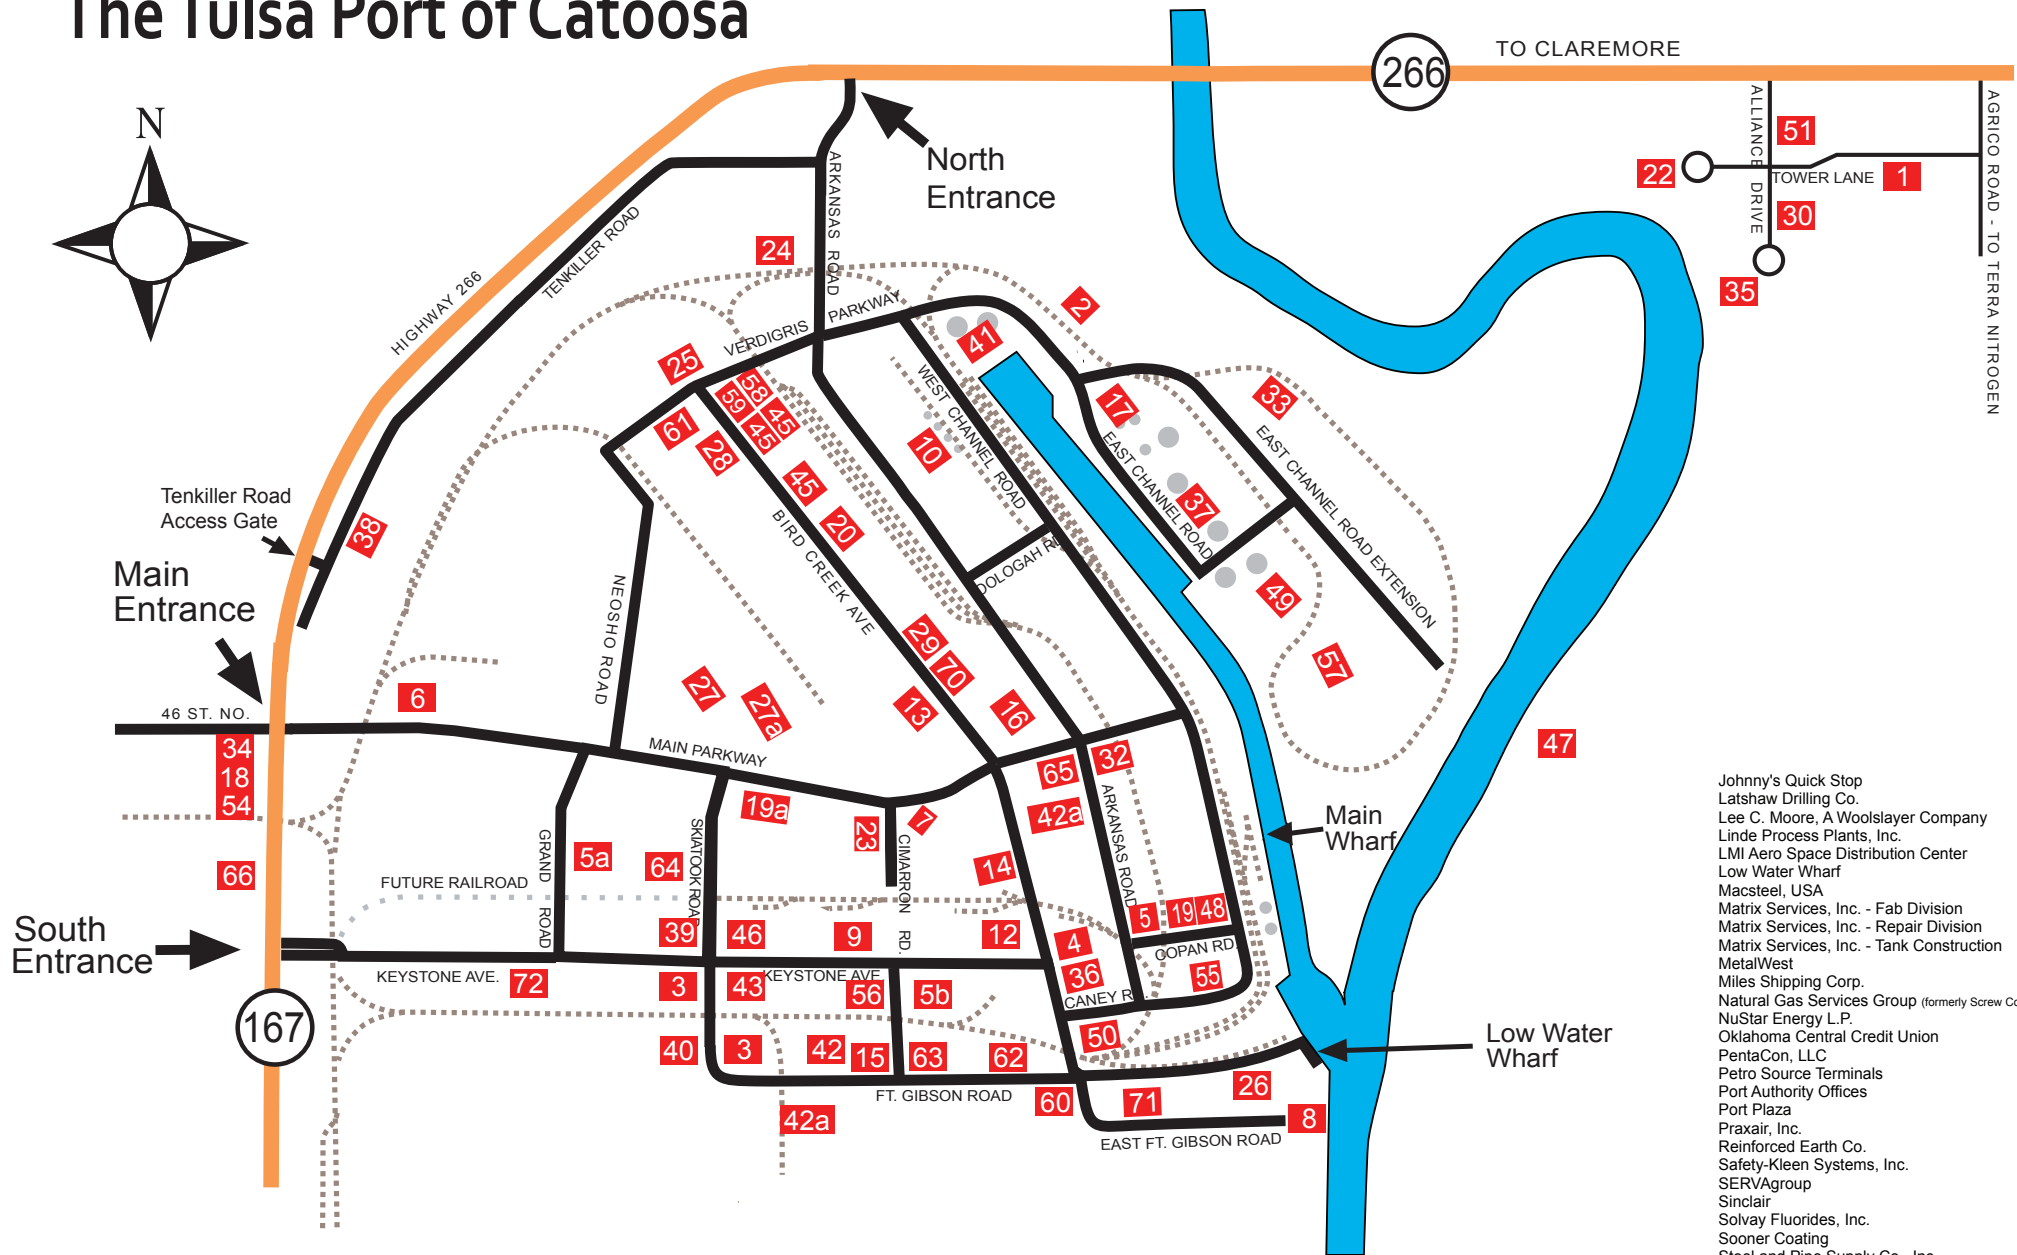

The Tulsa Port of Catoosa

Johnny's Quick Stop	34
Latshaw Drilling Co.	71
Lee C. Moore, A Woolslayer Company	50
Linde Process Plants, Inc.	12
LMI Aero Space Distribution Center	64
Low Water Wharf	26
Macsteel, USA	14
Matrix Services, Inc. - Fab Division	27
Matrix Services, Inc. - Repair Division	27a
Matrix Services, Inc. - Tank Construction	27a
MetalWest	56
Miles Shipping Corp.	28
Natural Gas Services Group (formerly Screw Compression Systems)	45
NuStar Energy L.P.	33
Oklahoma Central Credit Union	54
PentaCon, LLC	18
Petro Source Terminals	41
Port Authority Offices	7
Port Plaza	18
Praxair, Inc.	35
Reinforced Earth Co.	36
Safety-Kleen Systems, Inc.	37
SERVAgroup	46
Sinclair	62
Solvay Fluorides, Inc.	40
Sooner Coating	58, 63
Steel and Pipe Supply Co., Inc.	42
Steel and Pipe Supply Co., Coil Processing Division	42a
Steel Coil Services	43
Subway	18
Superior Supply and Steel	32
Terra Nitrogen LP, A Subsidiary of CF Industries	47
Thomas Russell Co.	65
TMK IPSCO	13
Tuloma Stevedoring, Inc.	48
Umicore Autocat USA	6
UPS Supply Chain Solutions	16
Valmont Coating - Oklahoma Galvanizing, Inc.	30
Viking Packing Specialist	70
Westway Feed Products, LLC	49
Zebco	51

Port Industries

Acme Manufacturing, Fabrication Division	1
Advance Research Chemicals, Inc	3
Agri-Nutrients, Inc.	4
Air Products & Chemicals, Inc.	39
Ameri-Ti Specialty Tube Division of Webco Industries, Inc.	59
ArcelorMittal (formerly Bayou Steel)	8
Arkansas River Historical Society Museum	7
Aubrey's Hamburgers	18
AZZ-RSI	36
BKEP Materials, LLC	17
Brenntag Southwest, Inc.	2
Carbonyx, Inc.	72

Cargill Steel Service Centers	9
Carlisle Brake and Friction	38
Daylight Donuts	18
DeBruce Grain, East Elevator	57
DeBruce Grain, West Elevator	55
Elite Manufacturing, LLC	61
Ergon Asphalt & Emulsions, Inc.	24
Exopack Plastic & Paper Packaging (formerly Alcan)	25
Fastenal	66
Flat Rolled Steel, Inc.	48
Fleming Building Co., Inc.	15
Galaxy Chemicals	22